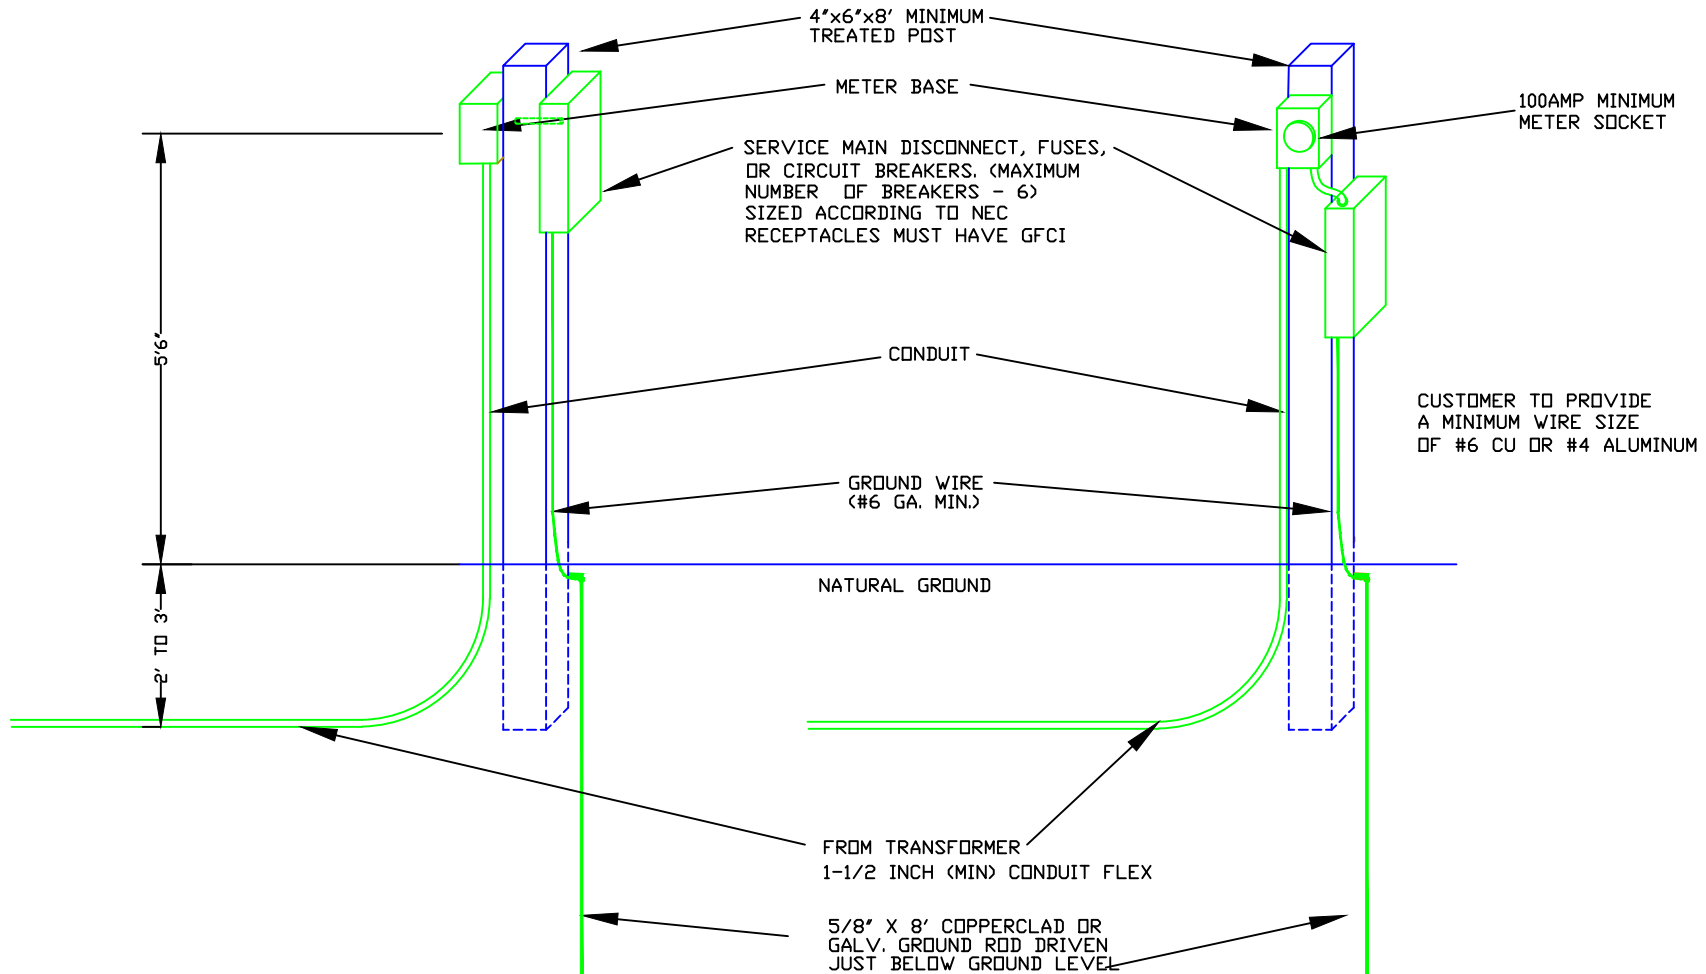

DISCONNECT REAR MOUNTED

DISCONNECT SIDE MOUNTED

NOTE: MEMBER NOT REQUIRED TO BURY FLEX

1	1/9/18	DJ	REVISION
1	1/14/16	DJ	REVISION
NO.	DATE	BY	REVISION

**TEMPORARY CONSTRUCTION METER POLE
UNDERGROUND SOURCE**

BEAUREGARD ELECTRIC COOPERATIVE INC.
DERIDDER, LOUISIANA 70634

- *NOTIFY CITY, MUNICIPAL, OR PARISH FOR ANY CODES, PERMITS OR REQUIREMENTS APPLICABLE.
- *FACILITIES SHALL COMPLY WITH NATIONAL ELECTRIC CODE (NEC)
- *LA-1 CALL 1-800-272-3020 PLEASE CALL BEFORE DIGGING