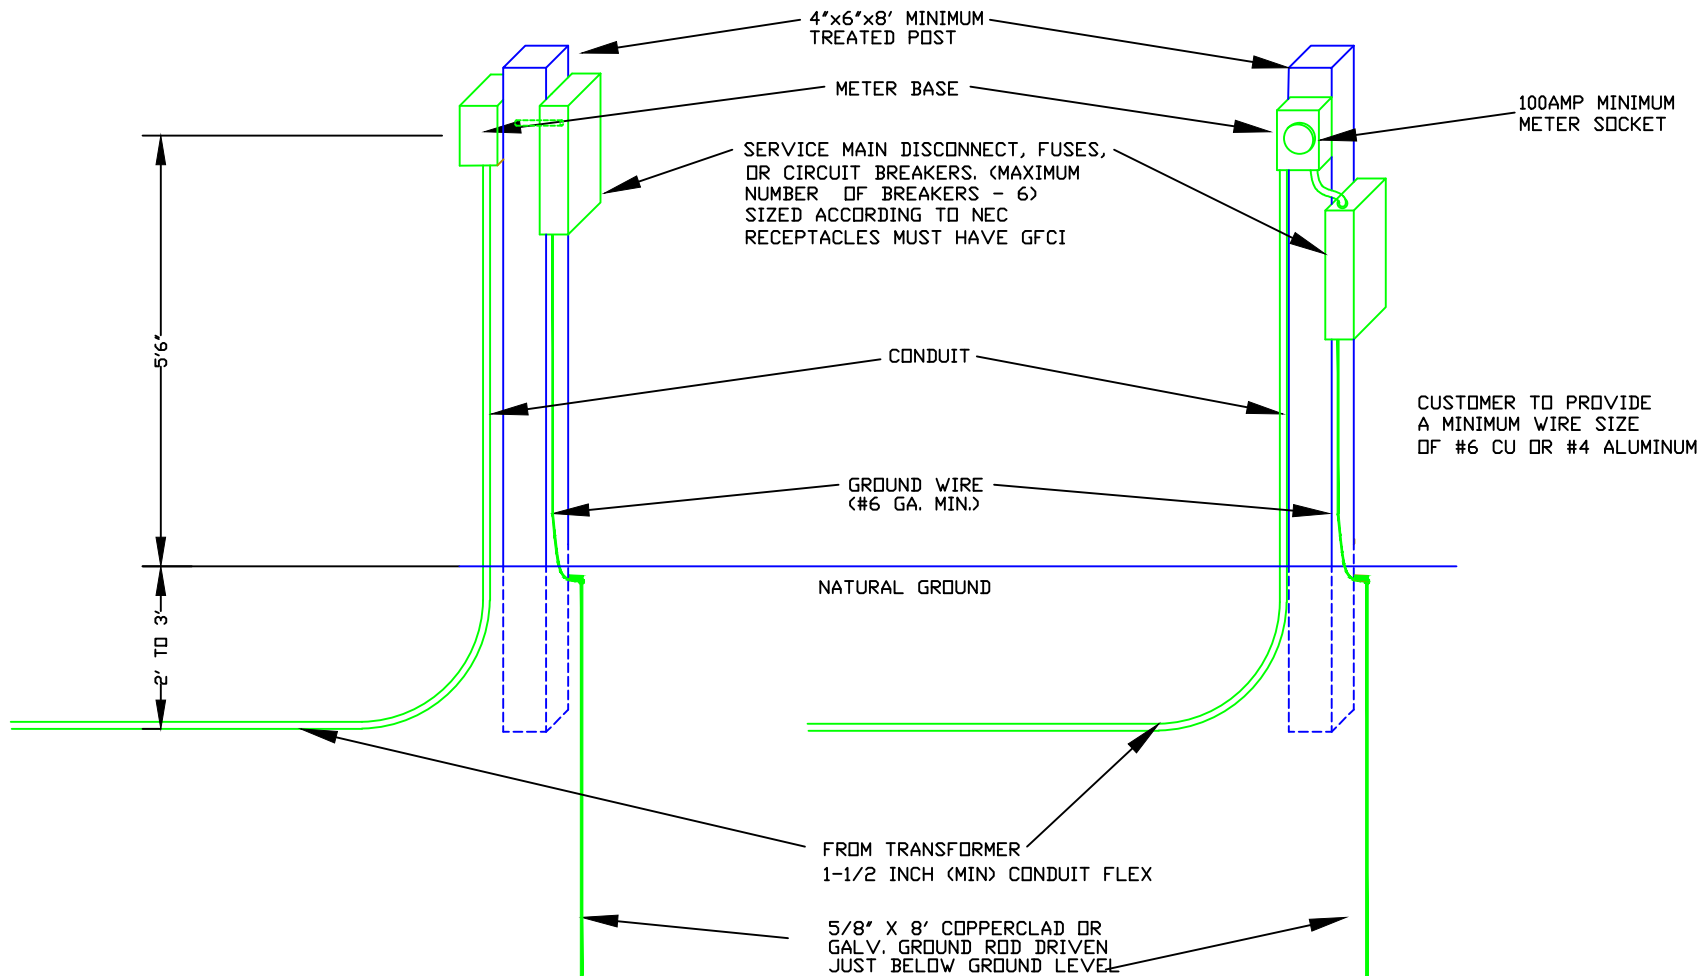

**DISCONNECT REAR MOUNTED**

**DISCONNECT SIDE MOUNTED**

NOTE: MEMBER NOT REQUIRED TO BURY FLEX

1	1/9/18	DJ	REVISION
1	1/14/16	DJ	REVISION
NO.	DATE	BY	REVISION

**TEMPORARY CONSTRUCTION METER POLE  
UNDERGROUND SOURCE**

BEAUREGARD ELECTRIC COOPERATIVE INC.  
DERIDDER, LOUISIANA 70634

- \*NOTIFY CITY, MUNICIPAL, OR PARISH FOR ANY CODES, PERMITS OR REQUIREMENTS APPLICABLE.
- \*FACILITIES SHALL COMPLY WITH NATIONAL ELECTRIC CODE (NEC)
- \*LA-1 CALL 1-800-272-3020 PLEASE CALL BEFORE DIGGING