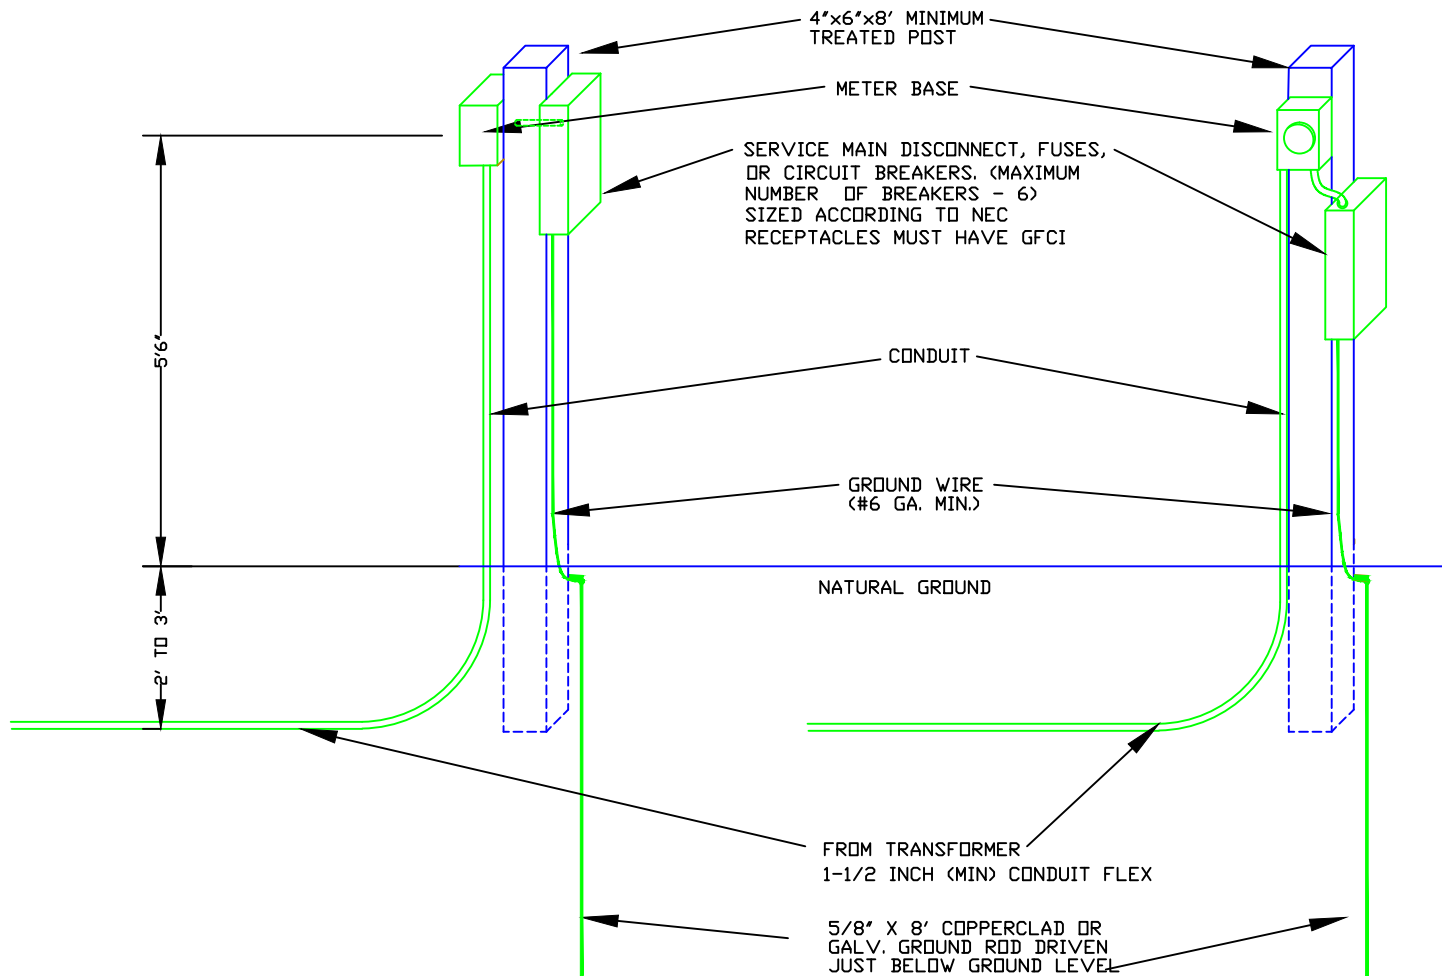

DISCONNECT REAR MOUNTED

DISCONNECT SIDE MOUNTED

NOTE: MEMBER NOT REQUIRED TO BURY FLEX

**TEMPORARY CONSTRUCTION METER POLE
UNDERGROUND SOURCE**

BEAUREGARD ELECTRIC COOPERATIVE INC.
DERIDDER, LOUISIANA 70634

*NOTIFY CITY, MUNICIPAL, OR PARISH FOR ANY CODES, PERMITS OR REQUIREMENTS APPLICABLE.

*FACILITIES SHALL COMPLY WITH NATIONAL ELECTRIC CODE (NEC)

*LA-1 CALL 1-800-272-3020
PLEASE CALL BEFORE DIGGING

1	1/14/16	DJ	REVISION
NO.	DATE	BY	REVISION